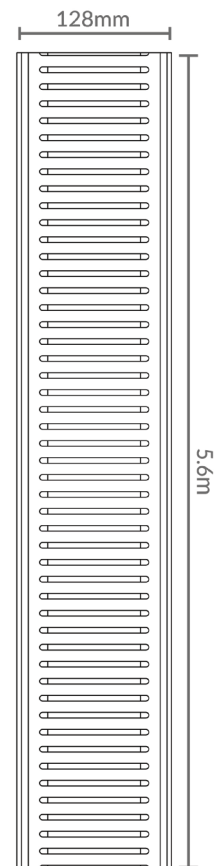

PRODUCT SPECIFICATIONS

Product	128 Storm Water Midnight Next Generation
Code	L128SWGMINXT
Colour	Midnight Black
Length	5.6m
Width	128mm
Depth	19mm (Top Only)
Material	Anodised Aluminium
Applications	Outdoor
Features	<ul style="list-style-type: none"> • Sleek Design • Easy Installation • High Water Flow • Lifetime Rustproof Warranty • UV Stable

* Total length is 5.8m, total usable length is 5.6m to allow for any wastage during the anodising process.

* Regular, gentle cleaning with soapy water is recommended. Do not use abrasive cloths or acidic chemicals on the drains.