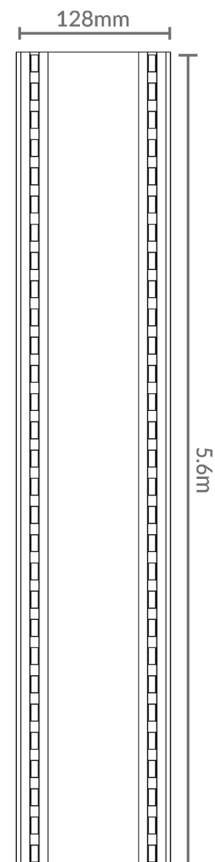

PRODUCT SPECIFICATIONS

Product	128 Storm Water Midnight Tile Insert
Code	L128SWGMTI
Colour	Midnight Black
Length	5.6m
Width	128mm
Depth	19mm (Top Only)
Material	Anodised Aluminium
Applications	Outdoor
Features	<ul style="list-style-type: none"> • Sleek Design • Easy Installation • High Water Flow • Suitable for tiles up to 13mm thick • Lifetime Rustproof Warranty • UV Stable

* Total length is 5.8m, total usable length is 5.6m to allow for any wastage during the anodising process.

* Regular, gentle cleaning with soapy water is recommended. Do not use abrasive cloths or acidic chemicals on the drains.