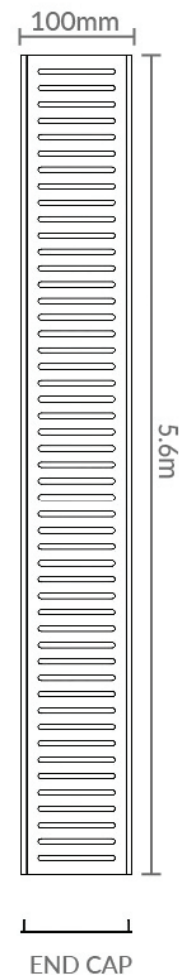

PRODUCT SPECIFICATIONS

Product	Wide Standard Floor Drain (WSFG)
Code	LCWFGRATE
Color	Silk Silver
Length	5.6m
Width	100mm
Depth	26mm
Material	Anodized Aluminium
Applications	Indoor and Outdoor
Features	• Perfect for large format tiles • Versatility to change top tray for variety • Lifetime Rustproof Warranty

- Total length is 5.8m, total usable length is 5.6m to allow for any wastage during the anodizing process.
- Each kit comes complete with length of drain, 5 pairs of end caps and 5 waste outlets.
- Regular, gentle cleaning with soapy water is recommended. Do not use abrasive cloths or acidic chemicals on the drains.

Warranty information and Care & Maintenance can be found at www.lauxesdrains.com

Disclaimer: All Lauxes drains and accessories hold WaterMark Certification in accordance with WMTS - 040.