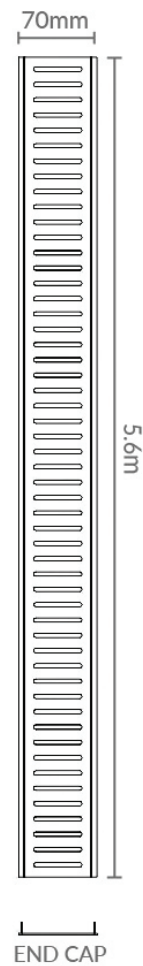

TABLE OF CONTENTS

SFG - 23mm depth - silver 2

MSFG - 23mm depth - black 3

WSFG - 26mm depth - silver 4

MWSFG - 26mm depth - black 5

PRODUCT SPECIFICATIONS

Product	Standard Floor Drain (SFG)
Code	LCFGRATE
Color	Silk Silver
Length	5.6m
Width	70mm
Depth	23mm
Material	Anodized Aluminium
Applications	Indoor and Outdoor
Features	<ul style="list-style-type: none"> • Choice of waste outlets • Easy cleaning and maintenance • Joiners available for easy extension • Lifetime Rustproof Warranty

- * Total length is 5.8m, total usable length is 5.6m to allow for any wastage during the anodizing process.
- * Each kit comes complete with length of drain, 5 pairs of end caps and 5 waste outlets.
- * Regular, gentle cleaning with soapy water is recommended. Do not use abrasive cloths or acidic chemicals on the drains.

Product	Midnight Standard Floor Drain (MSFG)
Code	LCMFGRATE
Color	Midnight Black
Length	5.6m
Width	70mm
Depth	23mm
Material	Anodized Aluminium
Applications	Indoor and Outdoor
Features	<ul style="list-style-type: none"> • Choice of waste outlets • Easy cleaning and maintenance • Joiners available for easy extension • Lifetime Rustproof Warranty • UV Stable