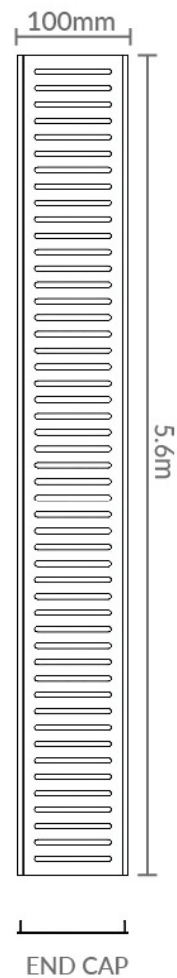

PRODUCT SPECIFICATIONS

Product	Midnight Wide Standard Floor Drain (MWSFG)
Code	LCMWFGRATE
Color	Midnight Black
Length	5.6m
Width	100mm
Depth	26mm
Material	Anodized Aluminium
Applications	Indoor and Outdoor
Features	• Perfect for indoor wet areas • Versatility to change top tray for variety • Lifetime Rustproof Warranty • UV Stable

* Total length is 5.8m, total usable length is 5.6m to allow for any wastage during the anodizing process.

* Each kit comes complete with length of drain, 5 pairs of end caps and 5 waste outlets.

* Regular, gentle cleaning with soapy water is recommended. Do not use abrasive cloths or acidic chemicals on the drains.

Warranty information and Care & Maintenance can be found at www.lauxesdrains.com

Disclaimer: All Lauxes drains and accessories hold WaterMark Certification in accordance with WMTS - 040.