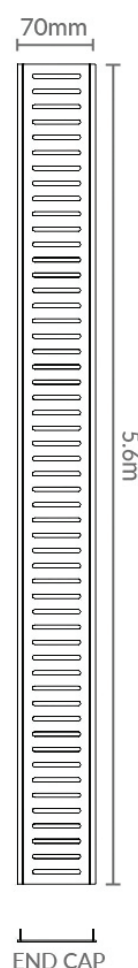

TABLE OF CONTENTS

SFG - 23mm depth - silver 2

MSFG - 23mm depth - black 3

WSFG - 26mm depth - silver 4

MWSFG - 26mm depth - black 5

PRODUCT SPECIFICATIONS

Product	Standard Floor Drain (SFG)
Code	LCFGRATE
Color	Silk Silver
Length	5.6m
Width	70mm
Depth	23mm
Material	Anodized Aluminium
Applications	Indoor and Outdoor
Features	<ul style="list-style-type: none"> • Choice of waste outlets • Easy cleaning and maintenance • Joiners available for easy extension • Lifetime Rustproof Warranty

- * Total length is 5.8m, total usable length is 5.6m to allow for any wastage during the anodizing process.
- * Each kit comes complete with length of drain, 5 pairs of end caps and 5 waste outlets.
- * Regular, gentle cleaning with soapy water is recommended. Do not use abrasive cloths or acidic chemicals on the drains.

Product	Midnight Standard Floor Drain (MSFG)
Code	LCMFGRATE
Color	Midnight Black
Length	5.6m
Width	70mm
Depth	23mm
Material	Anodized Aluminium
Applications	Indoor and Outdoor
Features	<ul style="list-style-type: none"> • Choice of waste outlets • Easy cleaning and maintenance • Joiners available for easy extension • Lifetime Rustproof Warranty • UV Stable