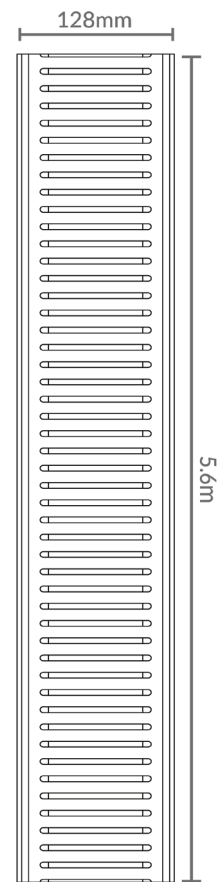

TABLE OF CONTENTS

NXT style - 128mm width - top tray only - silver ..... 2

NXT style - 128mm width - top tray only - black ..... 3

Tile Insert style - 128mm width - top tray only - black ..... 4

## PRODUCT SPECIFICATIONS

Product	Stormwater Drain
Code	L128SWGNT
Color	Silk Silver
Length	5.6m
Width	128mm
Depth	19mm (Top Only)
Material	Anodized Aluminium
Applications	Outdoor
Features	<ul style="list-style-type: none"> <li>• Sleek Design</li> <li>• Easy Installation</li> <li>• High Water Flow</li> <li>• Lifetime Rustproof Warranty</li> </ul>

\* Total length is 5.8m, total usable length is 5.6m to allow for any wastage during the anodizing process.

\* Regular, gentle cleaning with soapy water is recommended. Do not use abrasive cloths or acidic chemicals on the drains.

## PRODUCT SPECIFICATIONS

Product	Stormwater Drain
Code	L128SWGMINXT
Color	Midnight Black
Length	5.6m
Width	128mm
Depth	19mm (Top Only)
Material	Anodized Aluminium
Applications	Outdoor
Features	<ul style="list-style-type: none"> <li>• Sleek Design</li> <li>• Easy Installation</li> <li>• High Water Flow</li> <li>• Lifetime Rustproof Warranty</li> <li>• UV Stable</li> </ul>