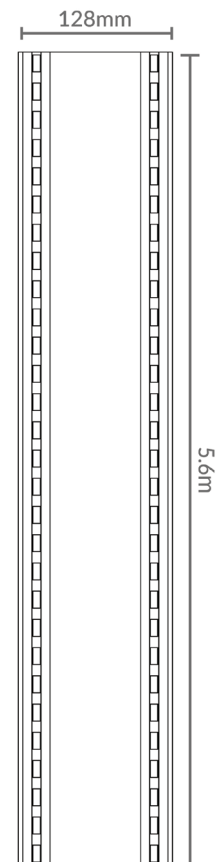

PRODUCT SPECIFICATIONS

Product	Tile Insert Stormwater Drain
Code	L128SWGMI
Color	Midnight Black
Length	5.6m
Width	128mm
Depth	19mm (Top Only)
Material	Anodized Aluminium
Applications	Outdoor
Features	• Sleek Design • Easy Installation • High Water Flow • Suitable for tiles up to 13mm thick • Lifetime Rustproof Warranty • UV Stable

* Total length is 5.8m, total usable length is 5.6m to allow for any wastage during the anodizing process.

* Regular, gentle cleaning with soapy water is recommended. Do not use abrasive cloths or acidic chemicals on the drains.

Warranty information and Care & Maintenance can be found at www.lauxesdrains.com