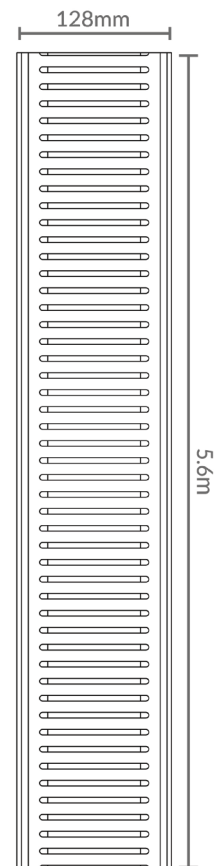

TABLE OF CONTENTS

NXT style - 128mm width - top tray only - silver ..... 2

NXT style - 128mm width - top tray only - black ..... 3

Tile Insert style - 128mm width - top tray only - black ..... 4

## PRODUCT SPECIFICATIONS

Product	Stormwater Drain
Code	L128SWGNT
Color	Silk Silver
Length	5.6m
Width	128mm
Depth	19mm (Top Only)
Material	Anodized Aluminium
Applications	Outdoor
Features	<ul style="list-style-type: none"> <li>• Sleek Design</li> <li>• Easy Installation</li> <li>• High Water Flow</li> <li>• Lifetime Rustproof Warranty</li> </ul>

\* Total length is 5.8m, total usable length is 5.6m to allow for any wastage during the anodizing process.

\* Regular, gentle cleaning with soapy water is recommended. Do not use abrasive cloths or acidic chemicals on the drains.

## PRODUCT SPECIFICATIONS

Product	Stormwater Drain
Code	L128SWGMINXT
Color	Midnight Black
Length	5.6m
Width	128mm
Depth	19mm (Top Only)
Material	Anodized Aluminium
Applications	Outdoor
Features	<ul style="list-style-type: none"> <li>• Sleek Design</li> <li>• Easy Installation</li> <li>• High Water Flow</li> <li>• Lifetime Rustproof Warranty</li> <li>• UV Stable</li> </ul>